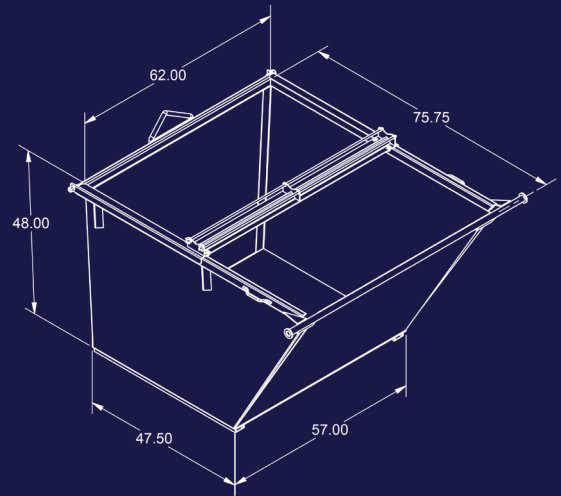

4YD REAR CONTAINER W/OUT CASTERS