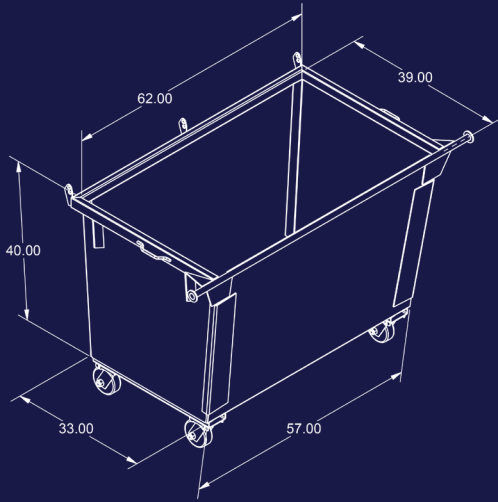

# Rear Load Containers

## Features

- Sizes: 1YD, 1.5YD, 2YD, 3YD, 4YD, 6YD, and 8YD
- 12 ga. Body panels
- Extra heavy trunnion bars
- Nestable for shipping
- Swing-a-way lid system

	Trunnion Bar	Body Panels	Back Rail	Side Rails	Bottom Runner	Lids
1YD	1 1/4"	12 ga	10 ga	14 ga	10 ga	2 - 31" x 31"
1.5YD	1 1/4"	12 ga	10 ga	14 ga	10 ga	2 - 31" x 37"
2 YD	1 1/4"	12 ga	10 ga	14 ga	10 ga	2 - 31" x 44"
3YD	1 1/2"	12 ga	3/16"	10 ga	10 ga	4 - 31" x 37"
4YD with Casters	1 1/2"	12 ga	Double 3/16"	3/16"	10 ga	4 - 31" x 44"
4YD w/o Casters	1 1/2"	12 ga	3/16"	10 ga	3" Channel	4 - 31" x 37"
6YD	1 3/4"	12 ga	Double 3/16"	3/16"	3" Channel	6 - 31" x 37"
8YD	1 3/4"	12 ga	Double 3/16"	3/16"	3" Channel	6 - 31" x 44"

## 2YD REAR CONTAINER