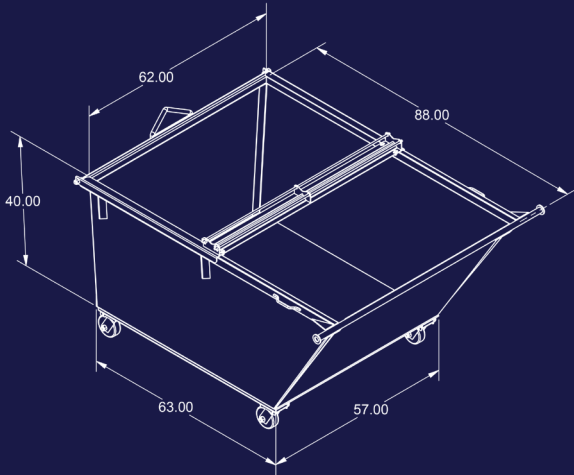

4YD REAR CONTAINER WITH CASTERS