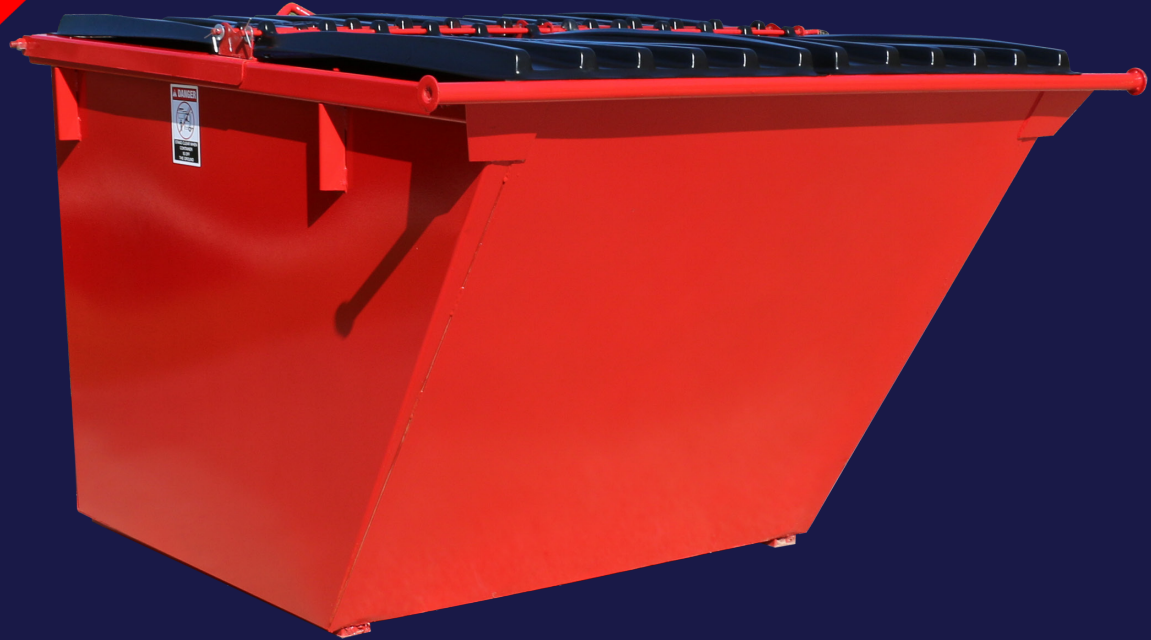

# Rear Load Containers

## Features

- Sizes: 1YD, 1.5YD, 2YD, 3YD, 4YD, 6YD, and 8YD
- 12 ga. Body panels
- Extra heavy trunnion bars
- Nestable for shipping
- Swing-a-way lid system

	Trunnion Bar	Body Panels	Back Rail	Side Rails	Bottom Runner	Lids
1YD	1 1/4"	12 ga	10 ga	14 ga	10 ga	2 - 31" x 31"
1.5YD	1 1/4"	12 ga	10 ga	14 ga	10 ga	2 - 31" x 37"
2 YD	1 1/4"	12 ga	10 ga	14 ga	10 ga	2 - 31" x 44"
3YD	1 1/2"	12 ga	3/16"	10 ga	10 ga	4 - 31" x 37"
4YD with Casters	1 1/2"	12 ga	Double 3/16"	3/16"	10 ga	4 - 31" x 44"
4YD w/o Casters	1 1/2"	12 ga	3/16"	10 ga	3" Channel	4 - 31" x 37"
6YD	1 3/4"	12 ga	Double 3/16"	3/16"	3" Channel	6 - 31" x 37"
8YD	1 3/4"	12 ga	Double 3/16"	3/16"	3" Channel	6 - 31" x 44"

## 2YD REAR CONTAINER