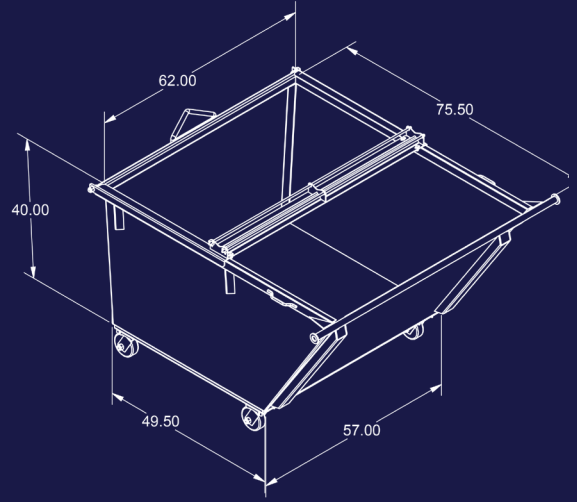

3YD REAR CONTAINER