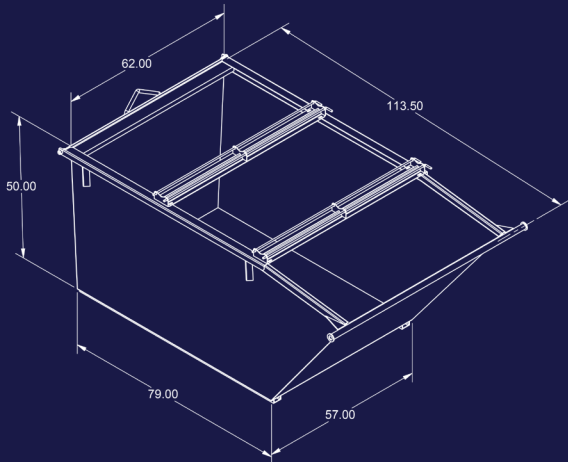

6YD REAR CONTAINER