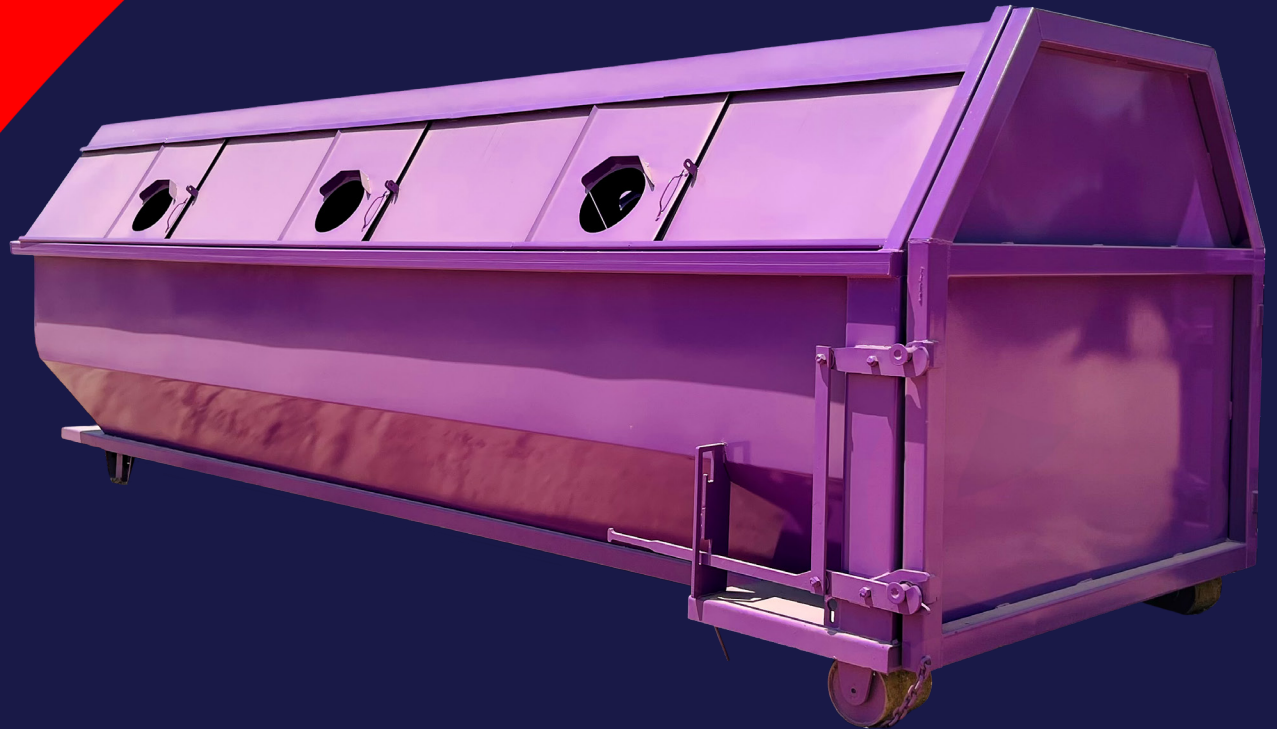

30YD Recycle Roll-Offs

Features

- 20YD Base with 10YD peaked roof
- Standard duty rectangle or bathtub base
- Heavy duty version available
- 1 to 4 sliding doors per side
- 12 ga roof
- 1 piece gate

Options

- Plastic or metal sliding door
- Internal dividers
- Cardboard slots
- Lockable door hasps
- Custom lengths and sizes available

**30YD RECYCLE
BATHTUB BASE**

**30YD RECYCLE
RECTANGLE BASE**