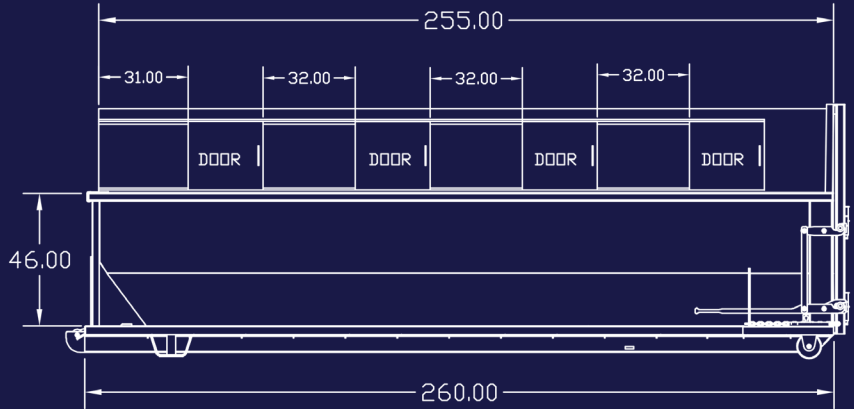

30YD Recycle Roll-Offs

Features

- 20YD Base with 10YD peaked roof
- Standard duty rectangle or bathtub base
- Heavy duty version available
- 1 to 4 sliding doors per side
- 12 ga roof
- 1 piece gate

Options

- Plastic or metal sliding door
- Internal dividers
- Cardboard slots
- Lockable door hasps
- Custom lengths and sizes available

**30YD RECYCLE
BATHTUB BASE**

**30YD RECYCLE
RECTANGLE BASE**